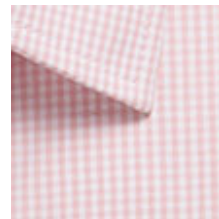

CAREER

GLOWEAVE

WESTGARTH

1637L GINGHAM LONG SLEEVE SHIRT

NAVY

SKY

GREY

TEAL

PINK

CRIMSON

LILAC

BLACK

DENIM

EMERALD

- > MEN'S LONG SLEEVE GINGHAM SHIRT
- > CONTEMPORARY FIT
- > PLACKET FRONT
- > CLASSIC COLLAR
- > CONVERTIBLE CUFF
- > LEFT CHEST POCKET

FABRIC

60% COTTON, 40% POLYESTER WITH SILK PROTEIN & EASY IRON FINISH

SIZES

37-60 NAVY, SKY, GREY, TEAL, CRIMSON, LILAC & BLACK, 37-56 PINK, EMERALD, DENIM