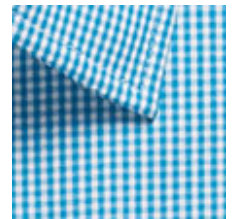

CAREER

GLOWEAVE

WESTGARTH

1637L GINGHAM LONG SLEEVE SHIRT

NAVY

SKY

GREY

TEAL

PINK

CRIMSON

LILAC

BLACK

DENIM

EMERALD

- > MEN'S LONG SLEEVE GINGHAM SHIRT
- > CONTEMPORARY FIT
- > PLACKET FRONT
- > CLASSIC COLLAR
- > CONVERTIBLE CUFF
- > LEFT CHEST POCKET

FABRIC

60% COTTON, 40% POLYESTER WITH SILK PROTEIN & EASY IRON FINISH

SIZES

37-60 NAVY, SKY, GREY, TEAL, CRIMSON, LILAC & BLACK, 37-56 PINK, EMERALD, DENIM